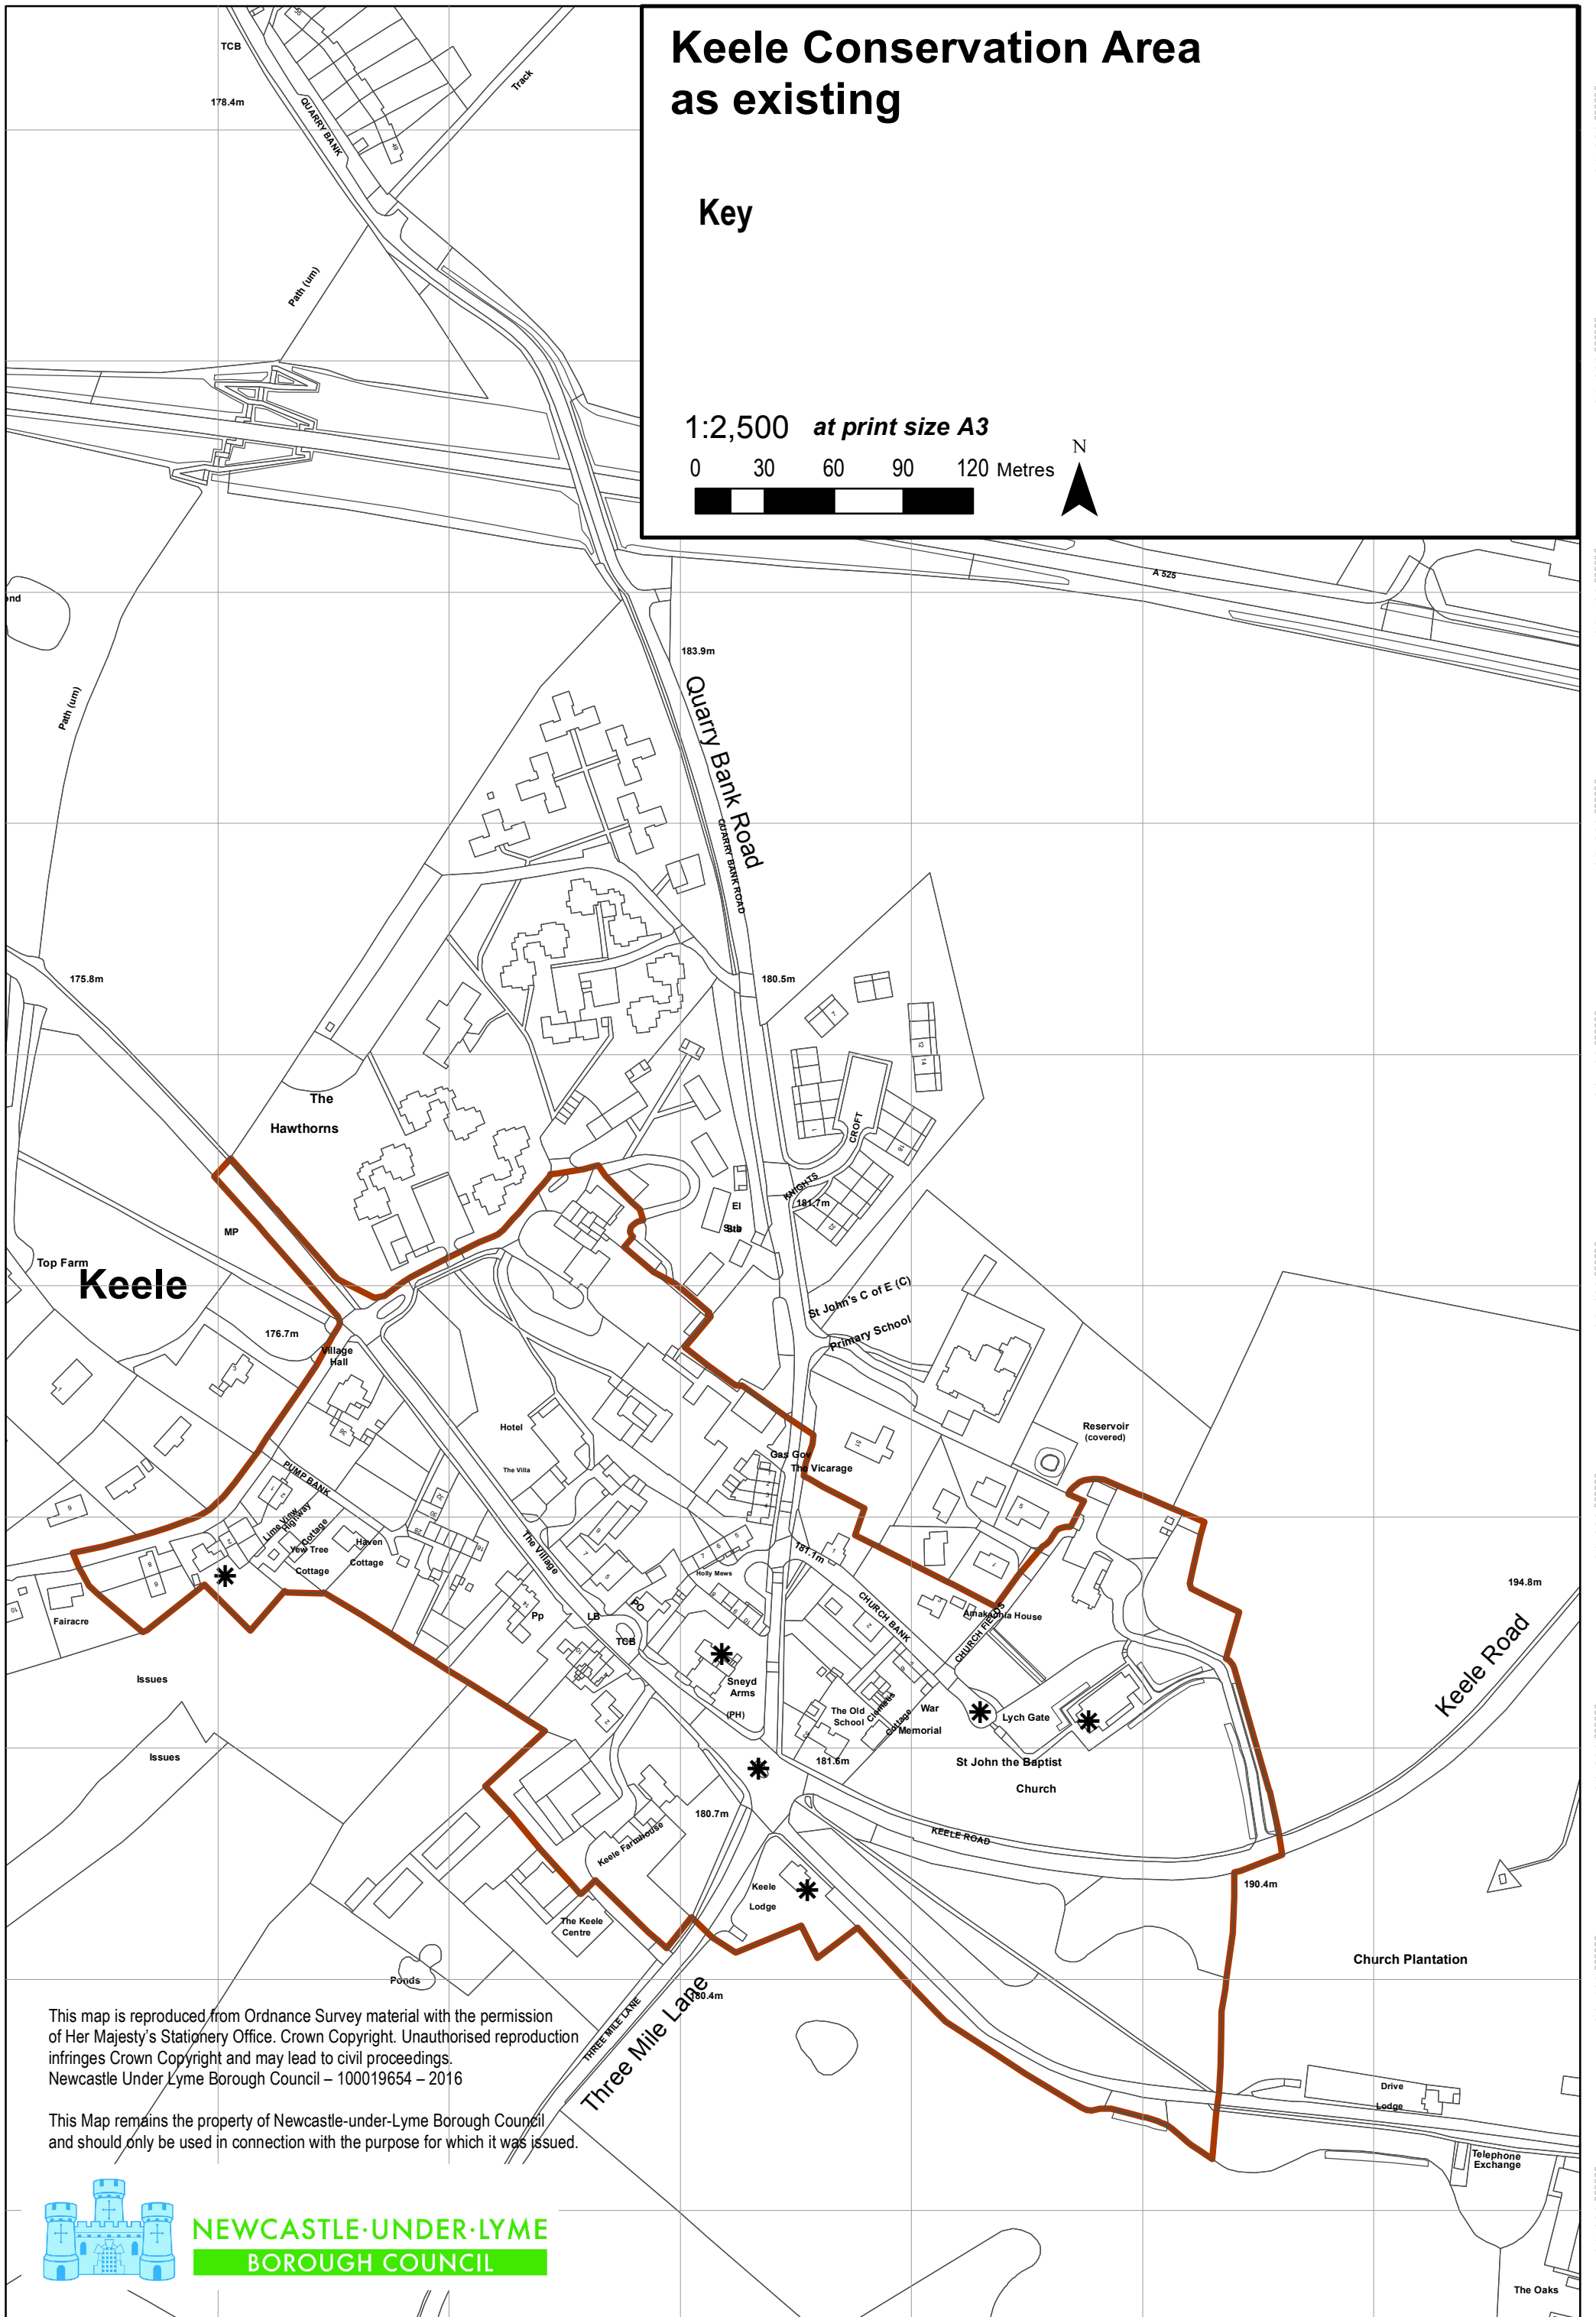

Keele Conservation Area as existing

Key

1:2,500 at print size A3

This map is reproduced from Ordnance Survey material with the permission of Her Majesty's Stationery Office. Crown Copyright. Unauthorised reproduction infringes Crown Copyright and may lead to civil proceedings.
Newcastle Under Lyme Borough Council – 100019654 – 2016

This Map remains the property of Newcastle-under-Lyme Borough Council and should only be used in connection with the purpose for which it was issued.

NEWCASTLE·UNDER·LYME
BOROUGH COUNCIL